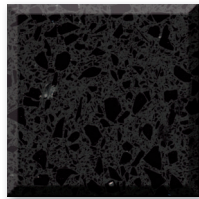

Ultra White

Denali

Tundra Ice

Sand Ice

Lava Ice

Kona Ice

Lunar Ice

Daylight Reflection ♦

Twilight Reflection ♦

Midnight Reflection ♦

Galaxy Ice

Absolute Night

♦ This color contains special reflective chips that cannot be accurately reproduced in the sample photograph.

Lava Ice

Galaxy Ice

Denali