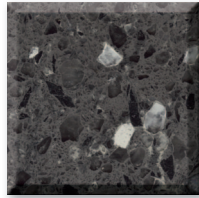

Ultra White

Denali

Tundra Ice

Sand Ice

Lava Ice

Kona Ice

Lunar Ice

Daylight Reflection ♦

Twilight Reflection ♦

Midnight Reflection ♦

Galaxy Ice

Absolute Night

♦ This color contains special reflective chips that cannot be accurately reproduced in the sample photograph.

Lava Ice

Galaxy Ice

Denali