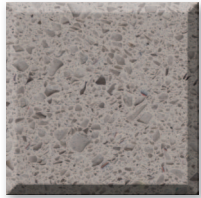

Ultra White

Denali

Tundra Ice

Sand Ice

Lava Ice

Kona Ice

Lunar Ice

Daylight Reflection ♦

Twilight Reflection ♦

Midnight Reflection ♦

Galaxy Ice

Absolute Night

♦ This color contains special reflective chips that cannot be accurately reproduced in the sample photograph.

Lava Ice

Galaxy Ice

Denali