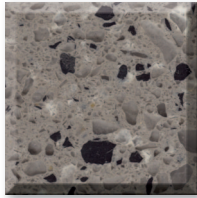

Ultra White

Denali

Tundra Ice

Sand Ice

Lava Ice

Kona Ice

Lunar Ice

Daylight Reflection ♦

Twilight Reflection ♦

Midnight Reflection ♦

Galaxy Ice

Absolute Night

♦ This color contains special reflective chips that cannot be accurately reproduced in the sample photograph.

Lava Ice

Galaxy Ice

Denali