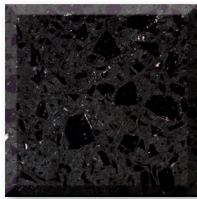

Ultra White

Denali

Tundra Ice

Sand Ice

Lava Ice

Kona Ice

Lunar Ice

Daylight Reflection ♦

Twilight Reflection ♦

Midnight Reflection ♦

Galaxy Ice

Absolute Night

♦ This color contains special reflective chips that cannot be accurately reproduced in the sample photograph.

Lava Ice

Galaxy Ice

Denali