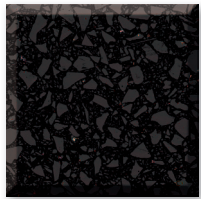

Ultra White

Denali

Tundra Ice

Sand Ice

Lava Ice

Kona Ice

Lunar Ice

Daylight Reflection ♦

Twilight Reflection ♦

Midnight Reflection ♦

Galaxy Ice

Absolute Night

♦ This color contains special reflective chips that cannot be accurately reproduced in the sample photograph.

Lava Ice

Galaxy Ice

Denali